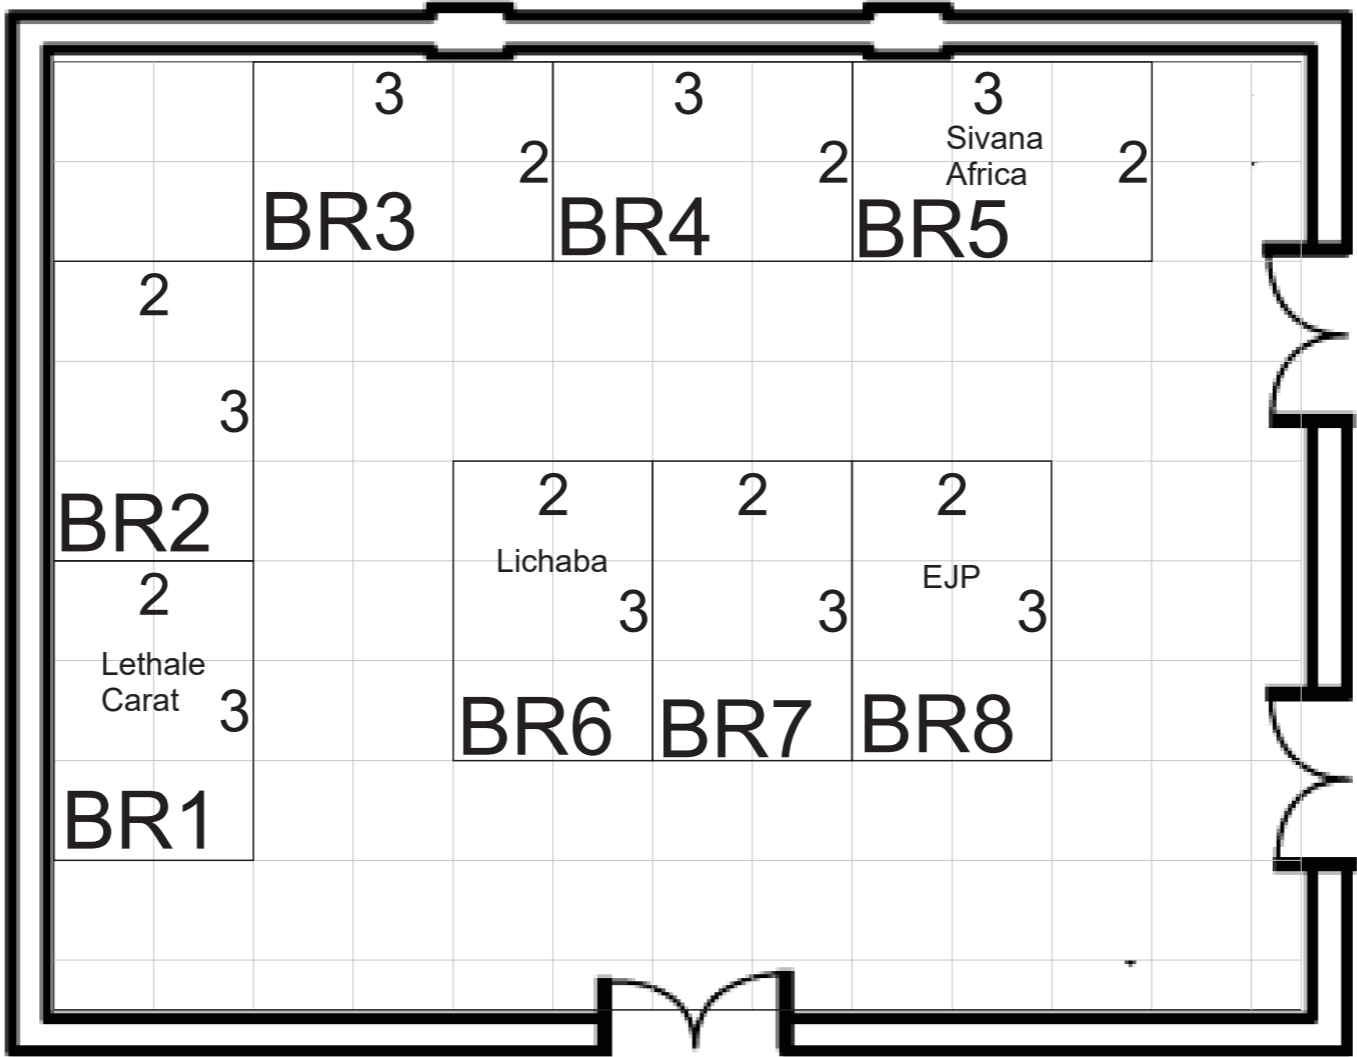

Boundary Room

PROPOSED LAYOUT BOUNDARY ROOM

LAYOUT UPDATED 4 June 2024

CLIENT NAME: THE JEWELLERY COUNCIL OF SA	SHOW NAME: JEWELLEX 2024 SHOW DATES: TBC	JOB NO:	DESIGNER NAME: SERENA
			ACCOUNT EXECUTIVE: JAZMIN
VENUE NAME: WANDERERS CLUB	STAND NO: FLOOR PLAN	HALL NO: GALA A & B MARATHON A & B	CHECKED BY: